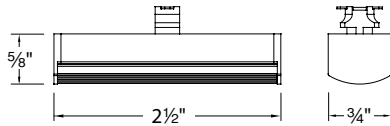

Model: SBH-314

LEDme® Linear Track Luminaire

Fixture Type:

Catalog Number:

Project: _____

Location: _____

PRODUCT DESCRIPTION

This miniature, low profile Linear LED Track fixture is perfect for cove and niche lighting applications. Integral driver allows for direct replacement of xenon fixtures and can be easily retrofit to existing 12V and 24V track systems in residential, retail and hospitality environments.

FEATURES

- 1W LED luminaire is a direct replacement for a 10W xenon fixture
- Available for 12V or 24V track systems
- 3000K and 4000K color temperatures
- 120° beam spread
- May be dimmed with electronic low voltage (ELV) dimmer
- Free of projected heat, UV and IR radiation
- 50,000 hour rated life
- 5 year WAC Lighting product warranty

FIXTURE PERFORMANCE

Wattage	Lumens	Efficacy	CRI
1.5W*	55	36.7 Lm/W	80

*Power consumption may vary depending upon the efficiency of the power supply being used.

SPECIFICATIONS

Construction: Polycarbonate body with acrylic lens.

Transformer: Compatible with 12V or 24V linear system transformers (order separately). Transformer should be ordered as part of the entire Linear Track system, determined by total track length, number of fixtures and total wattage.

Light Source: Includes four 3000K or 4000K LEDs, CRI: 80. Total power consumption of 1.5W*.

Dimming: May be dimmed to 10% with electronic low voltage (ELV) dimmer.

Finish: Abrasion resistant Black (BK) and White (WT) powder coat paint.

Standards: UL and CUL Listed.

ORDER NUMBER

Model #	Color Temp	Finish
SBH-314 12V	W 3000K	BK Black
SBH-314-24 24V	C 4000K	WT White