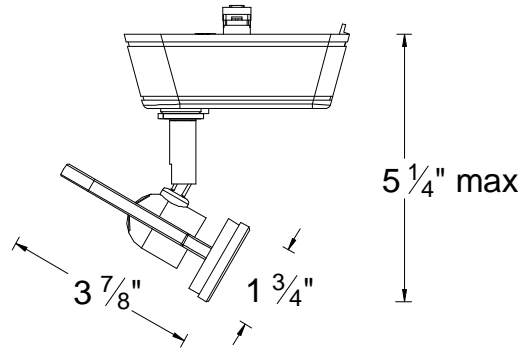

CATALOG NUMBER	TYPE
PROJECT	

LOW VOLTAGE TRACK HEAD **SERIES 1126**

Ordering Matrix			Model	Series	Finish
HHT	JHT	LHT	1126		BK BN WT

Ordering Example (model – series – finish): HHT-1126-BK

Product Details	
Description:	Premier series low voltage track head for use with WAC brand H, L, J & J2 series track systems. In addition it may fit other manufacturer's original track (consult factory for specific brands).
Materials:	Die-cast aluminum track head with polycarbonate transformer case and track adapter. Bi-pin ceramic socket for MR11 lamp. Clear lens.
Aiming:	350° horizontal rotation and 90° vertical aiming. The ball and hub style aiming allows easy and fine adjustment to the desired angle.
Lamp & Transformer:	MR11 lamps. 35W max. Lamps sold separately. Integral electronic transformer for 12 volt MR11 lamps. 120V input.
Systems:	HHT is used with the WAC H system track (HT). JHT is used with the WAC J system and J2 system track (JT & J2-T). LHT is used with the WAC L system track (LT).
Finish:	Abrasion resistant finish in Black (BK), White (WT), and electroplated Brushed Nickel.
Listing:	U.L. & C.U.L. listed. 5 year WAC Lighting product warranty.

Compatible Accessories	
<p>JCLIP Ordered when using track heads on 2nd circuit of J2 style track.</p>  <p>Order as JCLIP</p>	<p>Low Voltage Extensions Factory installed. Available in 6", 12", 18", 24", 36", 48", 72", 96" lengths.</p>  <p>Order as X(<i>length</i>)</p>