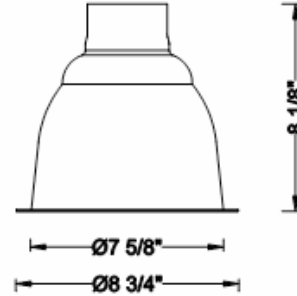

|                       |             |
|-----------------------|-------------|
| <b>CATALOG NUMBER</b> | <b>TYPE</b> |
| <b>PROJECT</b>        |             |

**8" COMPACT FLUORESCENT DOWNLIGHT TRIM**

**R8VT-01**

**Ordering Matrix**

| Series | Model Number | Finish (Baffle/Trim) |
|--------|--------------|----------------------|
| [ ]    | [ ]          | [ ]                  |
| R8VT   | 01           | SC/WT                |

Ordering Example (series – model number – finish): **R8VT-01-SC/WT**

**Product Details**

**Description:** Recessed trim with open reflector. For use with R8VF-S or R8VF-S-EM downlights.

**Materials:** Precision spun 0.060 aluminum reflectors, high grade specular finish, Durable stamped metal construction.