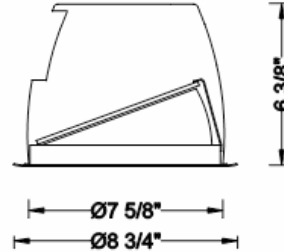

CATALOG NUMBER	TYPE
PROJECT	

8" PREMIUM COMPACT FLUORESCENT DOWNLIGHT TRIM

R8HT-07

Ordering Matrix

Series	Model Number	Finish (Baffle/Trim)
<input type="text"/>	<input type="text"/>	<input type="text"/>
R8HT	07	SC/WT

Ordering Example (series – model number – finish): **R8HT-07-WT/WT**

Product Details

Description:	Recessed trim with open reflector. For use with R8HF-D or R8HF-D-EM downlights.
Reflector:	Precision spun 0.050 aluminum reflectors , with directional spread lens
Lens:	High transmittance and temperature, tempered glass. Precisely fits onto reflector; Replaceable.
Lamping:	Accepts G24q base CFL lamps rated for 2x32 watts max. Lamps are ordered separately.
Finish:	SC/WT = Specular Clear baffle with White trim
Listing:	UL & CUL Listed. Suitable for damp locations.