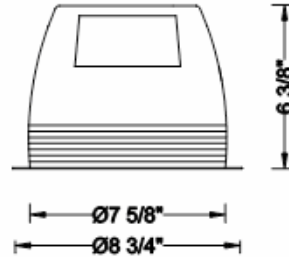

CATALOG NUMBER	TYPE
PROJECT	

8" PREMIUM COMPACT FLUORESCENT DOWNLIGHT TRIM

R8HT-02

Ordering Matrix

Series	Model Number	Finish (Baffle/Trim)
R8HT	02	BK/WT WT/WT

Ordering Example (series – model number – finish): **R8HT-02-WT/WT**

Product Details

Description: Recessed trim with open reflector. For use with R8HF-D or R8HF-D-EM downlights.

Materials: Precision spun 0.060 aluminum reflectors, high grade specular finish, Durable stamped metal construction.