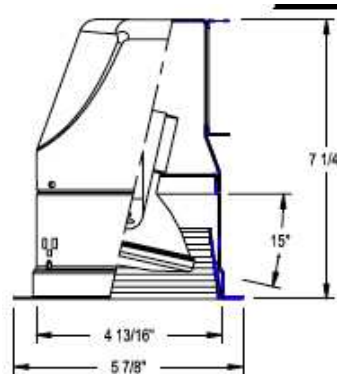

CATALOG NUMBER	TYPE
PROJECT	

5" PREMIUM DOWNLIGHT TRIM

R5VT-29

Ordering Matrix			
Series	Model Number	Finish	
R5VT	29	SBK	SC

Ordering Example (series – model number – finish): R5VT-29-SBK

Product Details	Specification Features
<p>Application: Adjustable down light trim, provides 355 rotation and pivots 30 includes socket extension wire. Provides controlled area illumination. For use with Frame-in kit style housing. 1 – inch maximum ceiling thickness.</p> <p>Materials: Spun aluminum construction. Integral trim ring is painted white, interior reflector is anodized aluminum.</p> <p>Finish: SBK = Specular Black baffle with White trim SC = Specular Clear baffle with White trim</p> <p>Ratings: UL & CUL listed.</p>	<ul style="list-style-type: none"> • Suitable for damp locations • 5 year WAC Lighting product warranty.

Compatible Housings (sold separately)

<p>R5VI Non IC Frame-in Style New Construction Incandescent Lamp: A16 75W PAR20 50W PAR30 75W</p>	
---	--

Socket cup adds a maximum of 2 1/8" to the height of the trim when used with frame in kits.