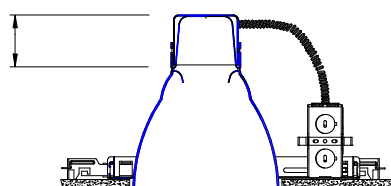

CATALOG NUMBER	TYPE
PROJECT	

5" PREMIUM DOWNLIGHT TRIM

R5VT-29

Ordering Matrix			
Series	Model Number	Finish	
R5VT	29	SBK	SC

Ordering Example (series – model number – finish): R5VT-29-SBK

Product Details	Specification Features
<p>Application: Adjustable down light trim, provides 355 rotation and pivots 30 includes socket extension wire. Provides controlled area illumination. For use with Frame-in kit style housing. 1 – inch maximum ceiling thickness.</p> <p>Materials: Spun aluminum construction. Integral trim ring is painted white, interior reflector is anodized aluminum.</p> <p>Finish: SBK = Specular Black baffle with White trim SC = Specular Clear baffle with White trim</p> <p>Ratings: UL & CUL listed.</p>	<ul style="list-style-type: none"> • Suitable for damp locations • 5 year WAC Lighting product warranty.

Compatible Housings (sold separately)

<p>R5VI Non IC Frame-in Style New Construction Incandescent Lamp: A16 75W PAR20 50W PAR30 75W</p>	
---	--

Socket cup adds a maximum of 2 1/8" to the height of the trim when used with frame in kits.