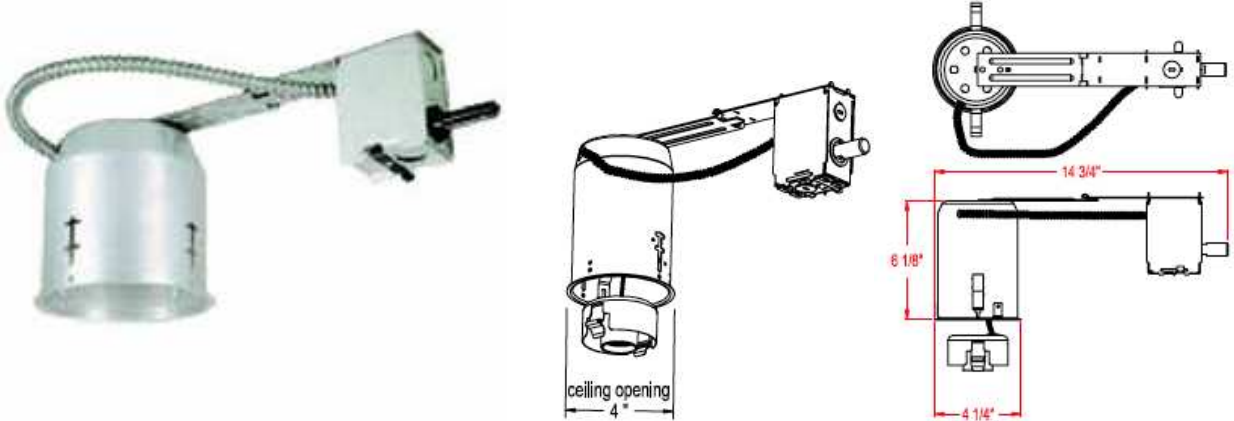

CATALOG NUMBER	TYPE
PROJECT	

4" PREMIUM LINE VOLTAGE DOWNLIGHT HOUSING **R4VI-R**

Ordering Matrix	
Series	Housing Type
[]	[]
R4VI	R - Remodel

Ordering Example (series – housing type): R4VI-R

Product Details	
Application:	Remodeling housing, requires 3" minimum clearance from insulation
J Box:	Supplied with four standard knockouts and four integral non-metallic sheathed cable clamps. Spring loaded door, for easy access to wiring. Approved for through branch wiring.
Mounting:	Housing mounts to ceilings up to 1" thick with pressure spring clips. Clips allow easy removal of housing.
Material:	20 gauge galvanized steel. Ceramic/nickel-plated socket.
Ratings:	UL & CUL listed.