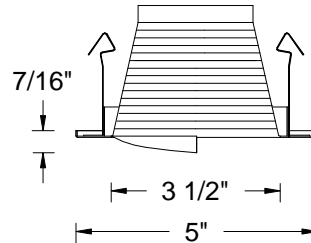

<b>CATALOG NUMBER</b>	<b>TYPE</b>
<b>PROJECT</b>	

**4" LINE VOLTAGE DOWNLIGHT TRIM**

**R-430**

**Ordering Matrix**

Series	Model	Finish (Baffle/Trim)
R	440	WT/WT

Ordering Example (series – model number – finish): R-440-WT

**Product Details**

**Description:** Recessed trim with scoop wall wash and step baffle. For use with R-4XX series Line voltage downlights.

**Materials:** Durable stamped metal construction. Fingered retention clips firmly hold trim to housing.