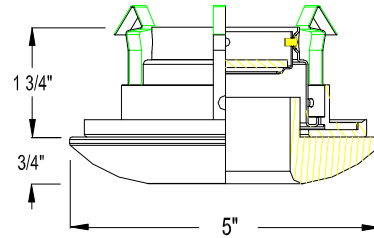

| Ordering Matrix      |                      |                        |    |              |
|----------------------|----------------------|------------------------|----|--------------|
| Series               | Model Number         | Finish (Glass Element) |    | Lamp         |
| <input type="text"/> | <input type="text"/> | <input type="text"/>   |    |              |
| HR                   | D332                 | AM                     | WT | 50w max MR16 |

Ordering Example (series – model number – finish): HR-D332-AM

| Product Details     |   | Specification Features  |  |
|---------------------|---|---|--|
| <b>Description:</b> | Open reflector trim with decorative donut style glass element for use with HR-300 series low voltage downlight housings. The glass element diffuses the high angle light, providing general white light below and a soft colored glow pattern on the ceiling. | <ul style="list-style-type: none"> <li>The supplied clear glass lens can be replaced with one lens accessory such as a spread lens, UV filter lens, frosted lens, etc. See catalog or website for full lens selection.</li> <li>The three inch die-cast series is the smallest performance trim available for both commercial and residential lighting projects.</li> <li>Handles surface thickness up to 3/4".</li> <li>5 year WAC Lighting product warranty.</li> </ul> |  |
| <b>Materials:</b>   | Glass element is solid colored cased glass. Inner die-cast aluminum trim body with three heavy gauge retention clips to firmly hold trim to housing.  |   |  |
| <b>Lamping:</b>     | Utilizes 12volt MR16 lamps, 50w max. Ordered separately. Trim supplied with clear tempered glass lens cover for lamp.   |   |  |
| <b>Finish:</b>      | AM = Amber glass element<br>WT = White glass element  |   |  |
| <b>Listing:</b>     | UL & CUL Listed. Suitable for damp locations.   |   |  |