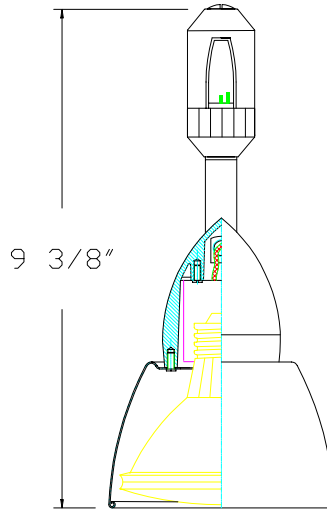

**FLEXRAIL2**

**MODELS HM-784**

**Ordering information**

HM

Flexrail2 parts prefix

784

Number of series

PT

Platinum finish

**Product Features**

**Application:** 120v line volt fixture head for use on Flexrail2. Available in Platinum finish..

**Lamp:** Par 30 75 watts maximum.\

**Dimming:** May be dimmed with an incandescent dimmer switch that uses a grounded neutral connection.

**Aiming:** Permits 90° vertical and 354° rotational aiming.

**Material:** Adapter is Polycarbonate, head portion is die-cast aluminum.

**Socket:** Medium base porcelain, with nickel-plated copper shell.