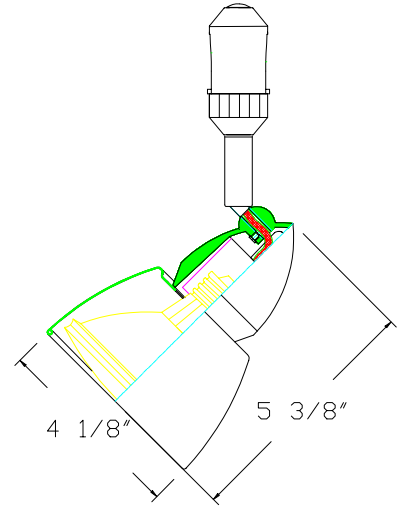

**FLEXRAIL2**

**MODELS HM-784**

**Ordering information**

HM

Flexrail2 parts prefix

784

Number of series

PT

Platinum finish

**Product Features**

**Application:** 120v line volt fixture head for use on Flexrail2. Available in Platinum finish..

**Lamp:** Par 30 75 watts maximum.\

**Dimming:** May be dimmed with an incandescent dimmer switch that uses a grounded neutral connection.

**Aiming:** Permits 90° vertical and 354° rotational aiming.

**Material:** Adapter is Polycarbonate, head portion is die-cast aluminum.

**Socket:** Medium base porcelain, with nickel-plated copper shell.