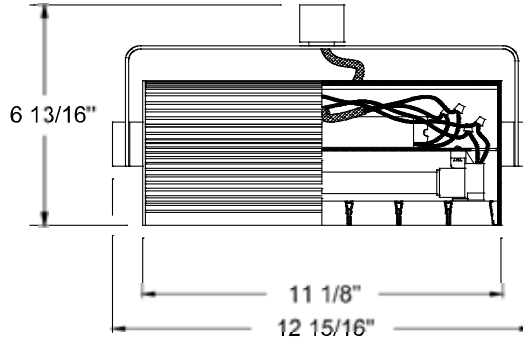

<b>CATALOG NUMBER</b>	<b>TYPE</b>
<b>PROJECT</b>	

**COMPACT FLUORESCENT TRACK HEAD**

**MODEL W218E-HS**

**Catalog Information**

2-WIRE (L)	3-WIRE (H)	WIDE 2-WIRE (J)	LAMP TYPE / WATT	FINISHES
			(2) PL-L18W	BK WT
LTK-W218E-HS	HTK-W218E-HS	JTK-W218E-HS		

Ordering Example (Model- Finish) : HTK-W218E-HS-BK

**Product Features**

<b>Description:</b>	Wall wash compact fluorescent track fixture, employs two PL-L18W lamps, with built in electronic ballast. Fixture is not supplied with a louver.
<b>Lamp</b>	Houses two PL-L18W compact fluorescent lamps, not supplied.
<b>Aiming</b>	Permits 180° Vertical and 354° rotational aiming.
<b>Ballast</b>	High power factor electronic.
<b>Compatible</b>	L, H, J and J2 track models in addition to fitting our own tracks, are retrofitable to other manufacturers original tracks (consult factory for specific brand names).
<b>Special Application</b>	The J style fixture may be installed on J2-style two circuit track with the addition of the J-CLIP.
<b>Socket</b>	2G11 four pin base.
<b>Material</b>	Extruded aluminum housing with specular aluminum reflector, and steel yoke.
<b>Listing</b>	UL, CUL Listed

**Engineering Data**

Input Voltage	120V 50/60Hz
Operating Input Power (W)	39W
Input Current (A)	0.36 Amp
Power Factor	0.94
Protection: Open Lamp / Shorted Lamp	Yes
Ballast Min. Starting Temp.	-20°F
Ballast Factor (%)	95%