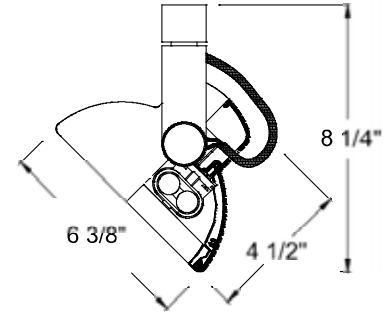

<b>CATALOG NUMBER</b>	<b>TYPE</b>
<b>PROJECT</b>	

**COMPACT FLUORESCENT TRACK HEAD**

**MODEL W218E-HS**

**Catalog Information**

2-WIRE (L)	3-WIRE (H)	WIDE 2-WIRE (J)	LAMP TYPE / WATT	FINISHES
			(2) PL-L18W	BK WT
LTK-W218E-HS	HTK-W218E-HS	JTK-W218E-HS		

Ordering Example (Model- Finish) : HTK-W218E-HS-BK

**Product Features**

<b>Description:</b>	Wall wash compact fluorescent track fixture, employs two PL-L18W lamps, with built in electronic ballast. Fixture is not supplied with a louver.
<b>Lamp</b>	Houses two PL-L18W compact fluorescent lamps, not supplied.
<b>Aiming</b>	Permits 180° Vertical and 354° rotational aiming.
<b>Ballast</b>	High power factor electronic.
<b>Compatible</b>	L, H, J and J2 track models in addition to fitting our own tracks, are retrofitable to other manufacturers original tracks (consult factory for specific brand names).
<b>Special Application</b>	The J style fixture may be installed on J2-style two circuit track with the addition of the J-CLIP.
<b>Socket</b>	2G11 four pin base.
<b>Material</b>	Extruded aluminum housing with specular aluminum reflector, and steel yoke.
<b>Listing</b>	UL, CUL Listed