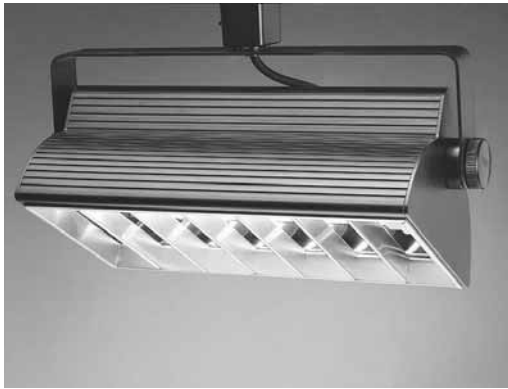

<b>CATALOG NUMBER</b>	<b>TYPE</b>
<b>PROJECT</b>	

**COMPACT FLUORESCENT TRACK HEAD**

**MODEL W218E-HS**

**Catalog Information**

2-WIRE (L)	3-WIRE (H)	WIDE 2-WIRE (J)	LAMP TYPE / WATT	FINISHES
			(2) PL-L18W	BK WT
LTK-W218E-HS	HTK-W218E-HS	JTK-W218E-HS		

Ordering Example (Model- Finish) : HTK-W218E-HS-BK

**Product Features**

<b>Description:</b>	Wall wash compact fluorescent track fixture, employs two PL-L18W lamps, with built in electronic ballast. Fixture is not supplied with a louver.
<b>Lamp</b>	Houses two PL-L18W compact fluorescent lamps, not supplied.
<b>Aiming</b>	Permits 180° Vertical and 354° rotational aiming.
<b>Ballast</b>	High power factor electronic.
<b>Compatible</b>	L, H, J and J2 track models in addition to fitting our own tracks, are retrofitable to other manufacturers original tracks (consult factory for specific brand names).
<b>Special Application</b>	The J style fixture may be installed on J2-style two circuit track with the addition of the J-CLIP.
<b>Socket</b>	2G11 four pin base.
<b>Material</b>	Extruded aluminum housing with specular aluminum reflector, and steel yoke.
<b>Listing</b>	UL, CUL Listed

**Options/Accessories**

Aluminum louvers are available in Black (L218-BK), White (L218-WT), and Specular Clear (L218-CL).

**Compact Fluorescent Brand Name Cross-Reference**

<b>Philips</b>
PL
PL-L18W
Base style 2G11