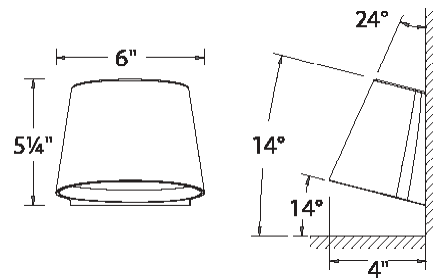

SPECIFICATIONS

Construction: Aluminum body with acrylic diffuser

Input: 120V-277V

Dimming: 100% - 10% ELV

Light Source: High output LED

Finish: Bronze (BZ), Graphite (GH), White (WT), Black (BK)

Standards: Title 24 California, ETL/cETL, Wet location listed, IP65 Rated, ADA Compliant

WS-W65607