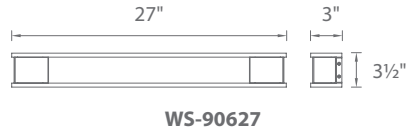

**FUSE** – model: WS-906  
 dwelLED™ LED Bath

**WAC LIGHTING**  
 Responsible Lighting®

Fixture Type:

Catalog Number:

Project: \_\_\_\_\_

Location: \_\_\_\_\_

**PRODUCT DESCRIPTION**

Fuse combines sleek design with function in an ACLED slim bath and vanity wall light that looks great mounted vertically or horizontally. The centerpiece mouth blown concave opal glass adds dimensional appeal to the Fuse.

**FEATURES**

- Curved opal glass diffuser provides even illumination
- Solid aluminum construction
- Conversion plate for 4" junction box included
- Mount vertically or horizontally over standard 2" x 4" junction box
- Minimal mounting hardware for easy installation
- No transformer or driver required
- Color Temp: 3500K
- CRI: 90
- Dimming: 100% - 10% ELV
- Rated Life: 42,000 hours
- Input: 120V