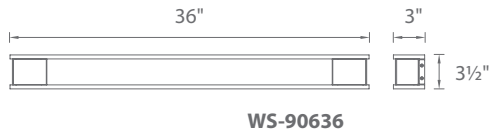

**FUSE** – model: WS-906  
 dwelLED™ LED Bath

**WAC LIGHTING**  
 Responsible Lighting®

Fixture Type:

Catalog Number:

Project: \_\_\_\_\_

Location: \_\_\_\_\_

**PRODUCT DESCRIPTION**

Fuse combines sleek design with function in an ACLED slim bath and vanity wall light that looks great mounted vertically or horizontally. The centerpiece mouth blown concave opal glass adds dimensional appeal to the Fuse.

**FEATURES**

- Curved opal glass diffuser provides even illumination
- Solid aluminum construction
- Conversion plate for 4" junction box included
- Mount vertically or horizontally over standard 2" x 4" junction box
- Minimal mounting hardware for easy installation
- No transformer or driver required
- Color Temp: 3500K
- CRI: 90
- Dimming: 100% - 10% ELV
- Rated Life: 42,000 hours
- Input: 120V