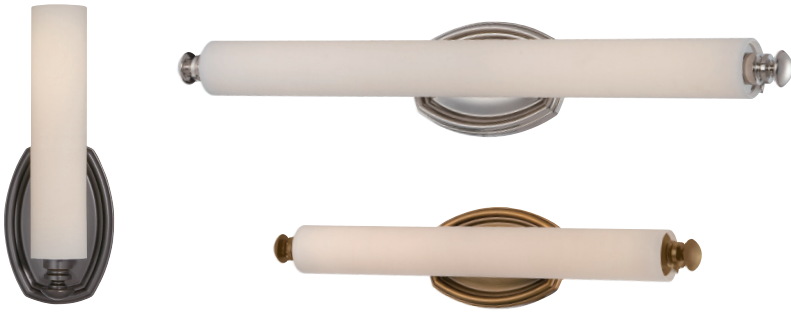

ASTORIA – model: WS-70

dwelLED™ LED Vanity

WAC LIGHTING

Responsible Lighting®

Fixture Type:

Catalog Number:

Project: _____

Location: _____

PRODUCT DESCRIPTION

Mouth blown and acid etched 3-layer glass combined with casted and plated hardware and proprietary LED technology designed for powerful lumen output and excellent color rendering. A fit and finish to complement today's bath hardware and traditional lighting finishes.

FEATURES

- Mouth blown etched triplex glass
- Vertical or horizontal mount
- ADA Compliant
- Meets 2013 California Title 24 Efficiency
- No driver or transformer needed
- Smooth and continuous ELV dimming
- ETL & cETL damp location listed
- 80,000 hour rated life
- 90 CRI

SPECIFICATIONS

- **Construction:** Steel
- **Color Temperature:** 2700K

Replacement Glass

- RPL-GLA-3611** *Glass*
- RPL-GLA-3624** *Glass*

ORDERING NUMBER

Model#	Length	Watt	LED Lumens	Delivered Lumens	Finish
WS-7012	12"	15W	1118	655	AN <i>Antique Nickel</i> BB <i>burnished brass</i> BO <i>brushed bronze</i> PN <i>Polished Nickel</i>
WS-7022	22"	31.5W	2236	1610	
WS-7027	27"	38W	2925	1950	