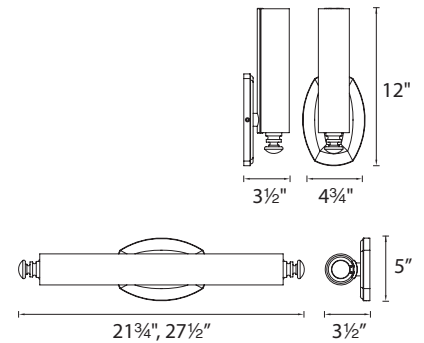

PRODUCT DESCRIPTION

Mouth blown and acid etched 3-layer glass combined with casted and plated hardware and proprietary LED technology designed for powerful lumen output and excellent color rendering. A fit and finish to complement today's bath hardware and traditional lighting finishes.

SPECIFICATIONS

- **Construction:** Steel
- **Color Temperature:** 2700K

Replacement Glass

- RPL-GLA-3611** *Glass*
- RPL-GLA-3624** *Glass*

ORDERING NUMBER

Model#	Length	Watt	LED Lumens	Delivered Lumens	Finish
WS-7012	12"	15W	1118	655	AN <i>Antique Nickel</i> BB <i>burnished brass</i> BO <i>brushed bronze</i> PN <i>Polished Nickel</i>
WS-7022	22"	31.5W	2236	1610	
WS-7027	27"	38W	2925	1950	