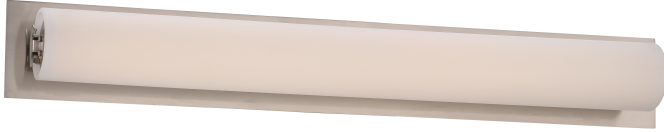

**SOHO – model: WS-61**  
 dwelLED™ Vanity

**WAC LIGHTING**  
 Responsible Lighting®

Fixture Type:

Catalog Number:

Project: \_\_\_\_\_

Location: \_\_\_\_\_

**PRODUCT DESCRIPTION**

A clean, simple design, Evo evokes minimalist geometric styling. Cylindrical etched opal glass adorns hardware featured in stunning metal plated finishes. Mounts vertically or horizontally for a broad range of interior applications, including a vanity light in a powder room or a sconce in a hallway of a fine home.

**FEATURES**

- Etched opal glass
- Vertical or horizontal mount
- ETL & cETL Damp Location listed
- ADA Compliant
- Conversion plate for 4 inch J-box included
- Transformer located in J box
- 90 CRI
- Dimming: 100% - 10% ELV
- 277V available (special order)
- 2700K (3000K and 3500K available as special order)
- 50,000 hour rated life
- 5 year warranty

**SPECIFICATIONS**

**Construction:** Durable die-cast aluminum hardwares, with thick opal glass.

**Light Source:** LED

**Standards:** ETL & cETL Damp Location listed, ADA Compliant

**REPLACEMENT GLASS**

<b>RPL-GLA-3611</b>	11" Glass
<b>RPL-GLA-6320</b>	7" Glass
<b>RPL-GLA-6327</b>	23" Glass