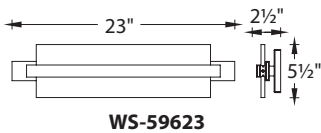

REFLECTION – model: WS-596

dwelLED™ LED Bath

WAC LIGHTING

Responsible Lighting®

Fixture Type:

Catalog Number:

Project: _____

Location: _____

PRODUCT DESCRIPTION

LEDs illuminate the wall in a reflective manner surrounding the sconce while minimizing glare from all directions. An exceptional option for illuminating vanities, corridors, or stairwells where it may be challenging to find an ADA sconce that looks attractive from multiple viewing angles.

FEATURES

- Edge-lit magic
- Ultra low profile design
- Mount vertically or horizontally
- Frosted acrylic diffuser provides even illumination
- WS-59639 features ELV or 0-10V dimming
- 2.95" x 1.89" x 1.14" universal voltage driver (120V - 220V - 277V) installs within a junction box
- Color Temp: 3500K
- CRI: 90
- Dimming: 100% - 5% ELV
- Rated Life: 46,000 hours
- Input: 120 - 277V

ORDER NUMBER

	Length	Watt	LED Lumens	Delivered Lumens	Finish
WS-59623	23"	30.5W	1535	1370	AL <i>Brushed Aluminum</i>
WS-59629	29"	38W	1920	1750	
WS-59639	39"	51.5W	2535	2410	

Example: **WS-59623-AL**

SPECIFICATIONS

Construction: Aluminum and Frosted Acrylic

Light Source: High output LED.

Finish: Brushed Aluminum (AL)

Standards: ETL & cETL damp location listed. ADA Compliant

wacighting.com
Phone (800) 526.2588
Fax (800) 526.2585

Headquarters/Eastern Distribution Center
44 Harbor Park Drive
Port Washington, NY 11050

Central Distribution Center
1600 Distribution Ct
Lithia Springs, GA 30122

Western Distribution Center
1750 Archibald Avenue
Ontario, CA 91760