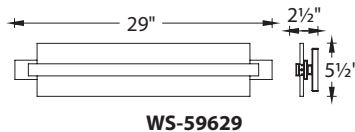

REFLECTION – model: WS-596

dwelLED™ LED Bath

WAC LIGHTING

Responsible Lighting®

Fixture Type:

Catalog Number:

Project: _____

Location: _____

PRODUCT DESCRIPTION

LEDs illuminate the wall in a reflective manner surrounding the sconce while minimizing glare from all directions. An exceptional option for illuminating vanities, corridors, or stairwells where it may be challenging to find an ADA sconce that looks attractive from multiple viewing angles.

FEATURES

- Edge-lit magic
- Ultra low profile design
- Mount vertically or horizontally
- Frosted acrylic diffuser provides even illumination
- WS-59639 features ELV or 0-10V dimming
- 2.95" x 1.89" x 1.14" universal voltage driver (120V - 220V - 277V) installs within a junction box
- Color Temp: 3500K
- CRI: 90
- Dimming: 100% - 5% ELV
- Rated Life: 46,000 hours
- Input: 120 - 277V

ORDER NUMBER

	Length	Watt	LED Lumens	Delivered Lumens	Finish
WS-59623	23"	30.5W	1535	1370	AL <i>Brushed Aluminum</i>
WS-59629	29"	38W	1920	1750	
WS-59639	39"	51.5W	2535	2410	

Example: **WS-59623-AL**

SPECIFICATIONS

Construction: Aluminum and Frosted Acrylic

Light Source: High output LED.

Finish: Brushed Aluminum (AL)

Standards: ETL & cETL damp location listed. ADA Compliant

wacighting.com
Phone (800) 526.2588
Fax (800) 526.2585

Headquarters/Eastern Distribution Center
44 Harbor Park Drive
Port Washington, NY 11050

Central Distribution Center
1600 Distribution Ct
Lithia Springs, GA 30122

Western Distribution Center
1750 Archibald Avenue
Ontario, CA 91760