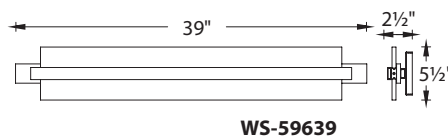

REFLECTION – model: WS-596

dwelLED™ LED Bath

WAC LIGHTING

Responsible Lighting®

Fixture Type:

Catalog Number:

Project: _____

Location: _____

PRODUCT DESCRIPTION

LEDs illuminate the wall in a reflective manner surrounding the sconce while minimizing glare from all directions. An exceptional option for illuminating vanities, corridors, or stairwells where it may be challenging to find an ADA sconce that looks attractive from multiple viewing angles.

FEATURES

- Edge-lit magic
- Ultra low profile design
- Mount vertically or horizontally
- Frosted acrylic diffuser provides even illumination
- WS-59639 features ELV or 0-10V dimming
- 2.95" x 1.89" x 1.14" universal voltage driver (120V - 220V - 277V) installs within a junction box
- Color Temp: 3500K
- CRI: 90
- Dimming: 100% - 5% ELV
- Rated Life: 46,000 hours
- Input: 120 - 277V

ORDER NUMBER

	Length	Watt	LED Lumens	Delivered Lumens	Finish
WS-59623	23"	30.5W	1535	1370	AL <i>Brushed Aluminum</i>
WS-59629	29"	38W	1920	1750	
WS-59639	39"	51.5W	2535	2410	

Example: **WS-59623-AL**

SPECIFICATIONS

Construction: Aluminum and Frosted Acrylic

Light Source: High output LED.

Finish: Brushed Aluminum (AL)

Standards: ETL & cETL damp location listed. ADA Compliant

wacighting.com
Phone (800) 526.2588
Fax (800) 526.2585

Headquarters/Eastern Distribution Center
44 Harbor Park Drive
Port Washington, NY 11050

Central Distribution Center
1600 Distribution Ct
Lithia Springs, GA 30122

Western Distribution Center
1750 Archibald Avenue
Ontario, CA 91760