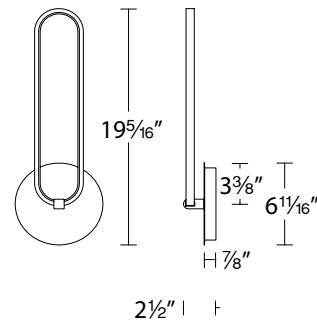

CHARMED - LED Sconce

WS-54919

dweLED

by WAC Lighting

Fixture Type:

Catalog Number:

Project: _____

Location: _____

PRODUCT DESCRIPTION

Off the chain brilliance.

FEATURES

- Driver concealed within the canopy
- Color Temperature: 3000K
- CRI: 90
- Rated Life: 54,000 hours

SPECIFICATIONS

Construction: Aluminum body with acrylic diffuser

Input: 120V-277V

Dimming: 100% - 10% ELV / Triac / 0-10V

Light Source: High output LED

Finish: Soft Gold (SG), Brushed Nickel (BN)

Standards: Damp location listed, ETL/cETL, Title 24 JA8-2016

Compliant

ORDER NUMBER

Model	Size	Watt	LED Lumens	Delivered Lumens	Finish
WS-54919	19"	12W	800	570	BN Brushed Nickel SG Soft Gold

Example: **WS-54919-BN**

dweLED.com
Phone (800) 526.2588
Fax (800) 526.2585

Headquarters/Eastern Distribution Center
44 Harbor Park Drive
Port Washington, NY 11050