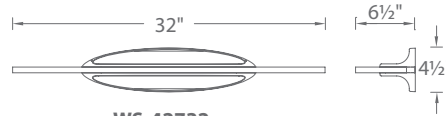

WS-42732

Fixture Type:

Catalog Number:

Project: _____

Location: _____

PRODUCT DESCRIPTION

Theory is a dimensional solid die-cast vanity and wall sconce with a side lit acrylic diffuser that creates a visually comfortable and functional illuminance.

FEATURES

- Solid die-cast body with a perfect nickel finish
- Mount vertically or horizontally
- Driver located inside the fixture
- Side-lit acrylic diffuser provides unique no-glare illumination
- Universal driver (120V-220V-277V)
- Color Temp: 3500K
- CRI: 90
- Dimming: 100% - 10% ELV
- Rated Life: 44,000 hours
- Input: 120 - 277V

SPECIFICATIONS

Construction: Zinc and White Acrylic

Light Source: High output LED.

Finish: Brushed Nickel (BN)

Standards: ETL & cETL damp location listed.

ORDER NUMBER

	Length	Watt	LED Lumens	Delivered Lumens	Finish
WS-42725	25"	15.5W	1250	1085	BN <i>Brushed Nickel</i>
WS-42732	32"	22W	1830	1555	

Example: **WS-42725-BN**

waclighting.com
Phone (800) 526.2588
Fax (800) 526.2585

Headquarters/Eastern Distribution Center
44 Harbor Park Drive
Port Washington, NY 11050

Central Distribution Center
1600 Distribution Ct
Lithia Springs, GA 30122

Western Distribution Center
1750 Archibald Avenue
Ontario, CA 91760