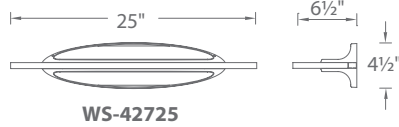

**THEORY** – model: WS-427  
 dwelLED™ LED Bath

**WAC LIGHTING**  
 Responsible Lighting®

WS-42725

WS-42732

Fixture Type:

Catalog Number:

Project: \_\_\_\_\_

Location: \_\_\_\_\_

**PRODUCT DESCRIPTION**

Theory is a dimensional solid die-cast vanity and wall sconce with a side lit acrylic diffuser that creates a visually comfortable and functional illuminance.

**FEATURES**

- Solid die-cast body with a perfect nickel finish
- Mount vertically or horizontally
- Driver located inside the fixture
- Side-lit acrylic diffuser provides unique no-glare illumination
- Universal driver (120V-220V-277V)
- Color Temp: 3500K
- CRI: 90
- Dimming: 100% - 10% ELV
- Rated Life: 44,000 hours
- Input: 120 - 277V

**SPECIFICATIONS**

**Construction:** Zinc and White Acrylic

**Light Source:** High output LED.

**Finish:** Brushed Nickel (BN)

**Standards:** ETL & cETL damp location listed.

**ORDER NUMBER**

	Length	Watt	LED Lumens	Delivered Lumens	Finish
<b>WS-42725</b>	25"	15.5W	1250	1085	<b>BN</b> <i>Brushed Nickel</i> 
<b>WS-42732</b>	32"	22W	1830	1555	