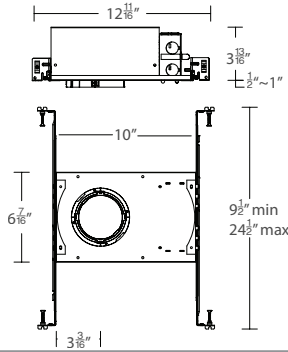

3.5" OCULUX ARCHITECTUAL

Adjustable Pinhole - R3CRPT, R3CRPL

WAC LIGHTING
Responsible Lighting®

Housings (Required) - Order separately from trims

Model Color Temp Input

R3CRN-11 IC-Rated, Airtight New Construction	927	2700K	120V - 277V
	930	3000K	
	935	3500K	
	940	4000K	

Example: **R3CRN-11-927**

FEATURES

- Adjustable LED light engine included with housing:
  Vertical Adjustment 0-30°, Horizontal Adjustment 365°
- Trim or trimless with die-cast spackle frame included.
- Accepts one optional honeycomb louver or optical lens.

GLARE CONTROL ACCESSORIES sold separately

LENS-16	HCL	Honeycomb Louver

LENS ACCESSORIES sold separately

LENS-16	AMB	Amber
	RED	Red
	FR	Frosted
	SPR	Spread
	BEL	Beam Elongating

waclighting.com
Phone (800) 526.2588
Fax (800) 526.2585

Headquarters/Eastern Distribution Center
44 Harbor Park Drive
Port Washington, NY 11050

Central Distribution Center
1600 Distribution Ct
Lithia Springs, GA 30122

Western Distribution Center
1750 Archibald Avenue
Ontario, CA 91760