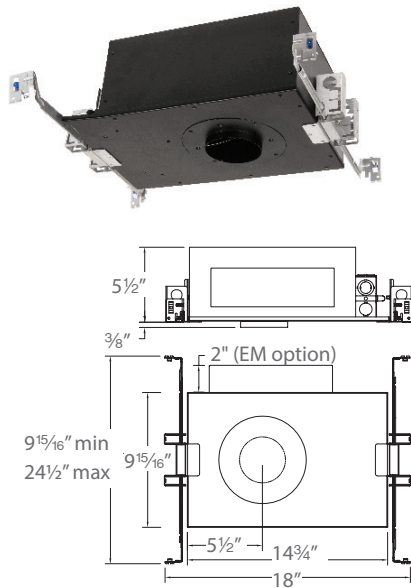

TRIMMED HOUSING

2" Volta

WAC LIGHTING

Responsible Lighting®

SPECIFICATIONS

Input: Universal 120 - 277V AC 50/60 Hz

Standards: ETL & cETL, Chicago Plenum, IC-rated, Airtight (see below for list)

Dimming: Electronic Low Voltage (ELV): 100%-5%
0-10V: 100%-0%
Lutron Hi-Lume 1% Ecosystem Fade-to-Black option

Emergency: EM fixtures provided with integral Emergency battery back up with 24" lead wire remote test switch. Provides at least 90 minutes of 8W illumination during emergency operation.

Mounting: New construction housings included with universal mounting brackets and hanger bars
Ceiling cut out (Round): Ø 3 9/16"
Ceiling cut out (Square): 3 9/16" x 3 9/16"
See next page for ceiling thickness information

Fixture Type:

Catalog Number:

Project: _____

Location: _____

Construction: 20 Gauge cold rolled steel

Warranty: 5 year WAC Lighting product warranty

Round New Construction