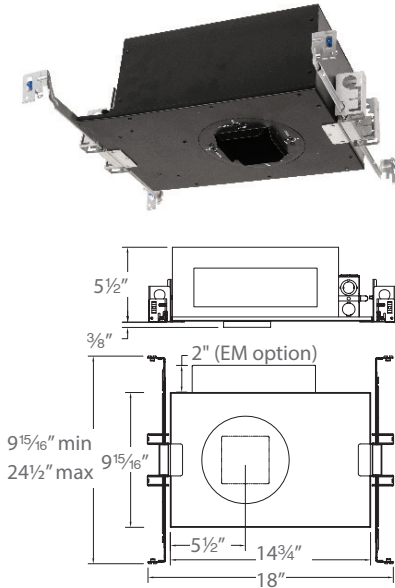

Square New Construction