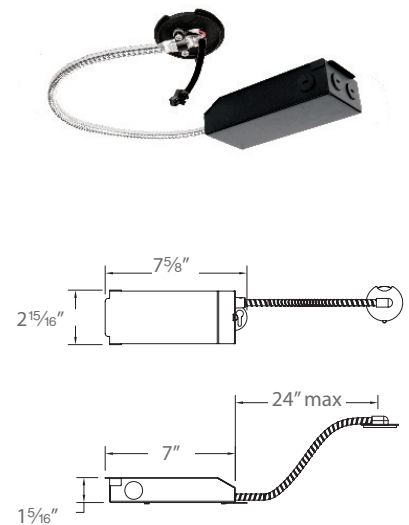

Remodel

HOUSINGS

	Model	Power*	S	N, F, W, A	Rating	Driver	Emergency Backup	Compatible Trims
Round New Construction	R2RNT Airtight	15	10W	15W	IC rated	DEFAULT ELV, 0-10V	EM Emergency backup battery (OPTIONAL)	R2RD2T R2RD1T R2RAT R2RWT R2RPT
	R2RCT Airtight, Chicago Plenum	22	15W	22W	IC rated	L1 Lutron Hi-Lume 1%		
Square New Construction	R2SNT Airtight	15	10W	15W	IC rated	DEFAULT ELV, 0-10V	EM Emergency backup battery (OPTIONAL)	R2SD2T R2SD1T R2SAT R2SWT R2SPT
	R2SCT Airtight, Chicago Plenum	22	15W	22W	IC rated	L1 Lutron Hi-Lume 1%		
Remodel	R2BRT Round or Square	15 22	10W 15W	15W 22W	Non-IC Non-IC	DEFAULT ELV, 0-10V	N/A	R2RD2T, R2SD2T R2RD1T, R2SD1T R2RAT, R2SAT R2RWT, R2SWT, R2RPT, R2SPT

*Power consumption depends on beam angle of the trim.

R2 _____ - _____

Example: **R2RNT-15** or **R2RNT-15EM** (with Emergency backup battery)

Field Replaceable Driver

D-R2N3-15

Driver for 15W New Construction Hsg

D-R2N3-22

Driver for 22W New Construction Hsg

wacighting.com
Phone (800) 526.2588
Fax (800) 526.2585

Headquarters/Eastern Distribution Center
44 Harbor Park Drive
Port Washington, NY 11050

Central Distribution Center
1600 Distribution Ct
Lithia Springs, GA 30122

Western Distribution Center
1750 Archibald Avenue
Ontario, CA 91760