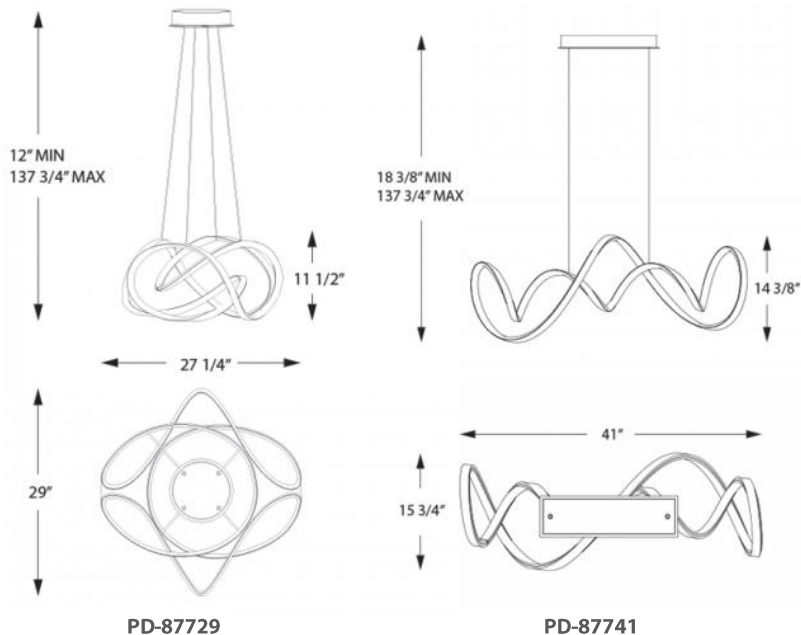

Vornado Pendant

PD-87729 / PD-87741

dweLED
by WAC Lighting

Fixture Type:

Catalog Number:

Project:

Location:

PRODUCT DESCRIPTION

FEATURES

- Hand-crafted, asymmetric & seamless construction, variation expected
- Thin powered cables provide an ultra-clean look
- Can be mounted on a sloped ceiling
- Universal voltage driver (120V-220V-277V) concealed within canopy

SPECIFICATIONS

Color Temp: 3000K
CRI: 90
Dimming: 100% - 10% ELV; 100%-5% 0-10V
Rated Life: 50,000 hrs
Input: 120V-277V
Construction: Aluminum with composite diffuser
Finish: Chrome
Standards: ETL & cETL listed, Damp listed, Title 24

ORDER NUMBER

Model	Wattage	Voltage	LED Lumens	Delivered Lumens	Finish
PD-87729	29"	87W	120V-277V	7766	CH Chrome
PD-87741	41"	88W		7818	

Example: PD-87741-CH

dweLED.com
Phone (800) 526.2588
Fax (800) 526.2585