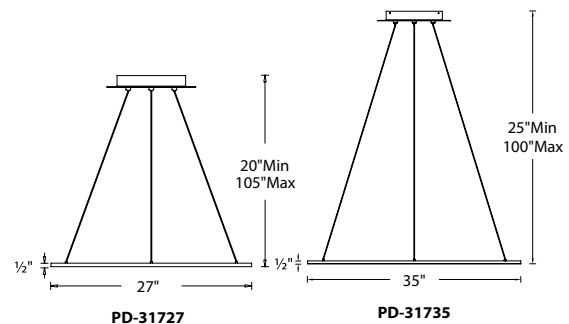

PRODUCT DESCRIPTION

Spectacular halo of direct and indirect light from an impossible form.

FEATURES

- Ultra thin 1/2" edge-lit disc
- Edge-lit magic
- Thin powered aircraft cables provide an ultra-clean look
- Universal voltage driver (120V - 277V) concealed inside canopy
- Color Temperature: 3000K
- CRI: 90
- Rated Life: 44,000 hours

SPECIFICATIONS

Construction: Aluminum

Input: 120V - 277V

Dimming: 100% - 10% ELV

Light Source: High output LED

Finish: Titanium (TT), Black (BK)

Standards: ETL/cETL, Damp location listed, JA8 2016 Title 24 Compliant

ORDER NUMBER

Model	Size	Watt	Delivered Lumens	Finish
PD-31727	27"	54W	3580	TT Titanium 
PD-31735	35"	85W	4366	BK Black 

Example: **PD-31735-BK**

dweLED.com
Phone (800) 526.2588
Fax (800) 526.2585

Headquarters/Eastern Distribution Center
44 Harbor Park Drive
Port Washington, NY 11050