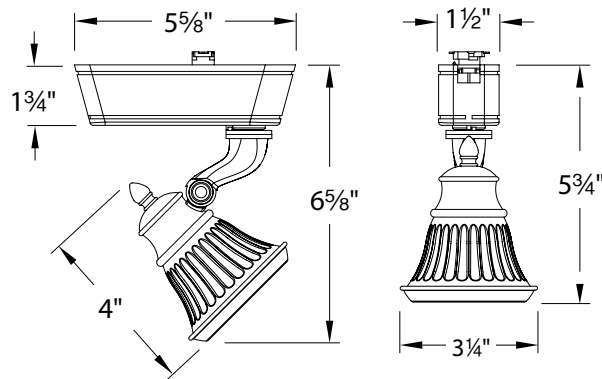

RIALTO – model: 886, 886LED

120V Track MR16 Luminaire

WAC LIGHTING

Responsible Lighting®

Fixture Type:

Catalog Number:

Project:

Location: