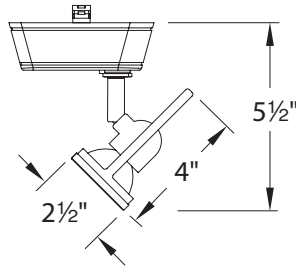

DUNE – model: 826
120V Track MR16 Luminaire

WAC LIGHTING
Responsible Lighting®

Fixture Type:

Catalog Number:

Project: _____

Location: _____

PRODUCT DESCRIPTION

Low Voltage luminaire with die-cast aluminum construction, 350° horizontal rotation and 90° vertical tilt for flexible aiming options.

FEATURES

- Available with LED lamp option
- 350° horizontal rotation and 90° vertical tilt
- Loop back aiming arm for simple adjustments
- Screw on lens cap
- Clear lens included
- Dimmable
- 5 year WAC Lighting product warranty

SPECIFICATIONS

Construction: Die-cast aluminum fixture with polycarbonate track adapter. Heat resistant rubber grips over rear socket assemblies. Ceramic bi-pin sockets.

Finish: Powder coated Black (BK), White (WT), and Electroplated Brushed Nickel (BN).

Transformer: 12V ; 1W minimum load.

Lamp: 826 model uses a 12V MR16, 50W max lamp (not included).
826L model uses 12V MR16, 75W max (not included).
826LED model uses a 12V, 9W MR16 LED lamp (included).
490 lumens, 3000K CCT, 50,000 hour rated life, CRI: 90.

Dimming: With electronic low voltage (ELV) dimmer, LED lamp dims to 15%; Halogen lamp dims to 1%.

Standards: UL & CUL Listed.

ORDER NUMBER

System	Model #	Power	Lamp	Finish
LHT L Track	826LED	9W	LED	BK Black
HHT H Track	826	50W	Halogen	BN Brushed Nickel
JHT J/J2 Track	826L	75W	Halogen	WT White