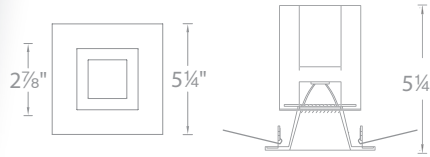

HR3LEDT818P

3.5" Tesla™ Pro LED Shower Trim

WAC LIGHTING

Responsible Lighting®

Fixture Type:

Catalog Number:

Project:

Location:

PRODUCT DESCRIPTION

Minimum profile, square shower trim with interior open reflector

FEATURES

- 3.5" aperture
- Wet location listed
- 30° visual cutoff angle for glare control
- 50,000 hour rated life
- 5 year WAC Lighting product warranty

SPECIFICATIONS

Construction: Durable die-cast aluminum construction with borosilicate glass lens. Extruded aluminum heat sink.

Power Consumption: 21.5W

Dimming: 0-10V Dimming: 100%-10%
ELV Dimming: 100%-15% (120V only)

Mounting: Two heavy gauge retention clips hold trim firmly to housing.

Finish: Powder coated white
Electroplated brushed nickel and copper bronze

Standards: ETL & cETL Listed. Fixtures with * are Title 24 JA8-2016 Compliant.

TRIMS

Model#	Beam	Color Temp	CRI	Lumens	CBCP	Finish
HR3LEDT818P Shower Light Wet Location Listed	N 30°	827 2700K	85	1120	2281	BN Brushed Nickel CB Copper Bronze WT White
		927* 2700K	90	950	1936	
		830 3000K	85	1165	2351	
		930* 3000K	90	1065	2183	
		835 3500K	85	1270	2563	
		840 4000K	85	1295	2603	

HR3LEDT818P

Example: **HR3LEDT818PN835CB**

COMPATIBLE HOUSINGS *See individual housing spec sheets for complete information.*

New Construction

HR-3LED-H18D1-ICA Narrow, IC-Rated, Airtight	120V -277V	HR-3LED-H18D1-ICAC Narrow, IC-Rated, Airtight Chicago Plenum	120V -277V
HR-3LED-H18D-ICA IC-Rated, Airtight	120V -277V	HR-3LED-H18D-ICAC IC-Rated, Airtight Chicago Plenum	120V -277V
HR-3LED-H18D-EMICA IC-Rated, Airtight Emergency Backup Battery	120V	HR3LED-H18D-EMICAF IC-Rated, Airtight Emergency Backup Battery	277V
HR-3LED-H18D-A New Construction Non-IC, Airtight	120V-277V		

Remodel

HR-3LED-R18D-A Non-IC, Airtight	120V -277V	HR-3LED-R22D Non-IC	120V -277V

REPLACEMENT MODULES

Reflectors

Narrow Flood Flood	SL-REF-BL10-1-N SL-REF-BL10-1-F

LED

2700K (90 CRI)	BXRC-27G1000-B-23
2700K	BXRC-27E1000-B-23
3000K (90 CRI)	BXRC-30G1000-B-23
3000K	BXRC-30E1000-B-23
3500K	BXRC-35E1000-B-23
4000K	BXRC-40E1000-B-23

wacighting.com

Phone (800) 526.2588

Fax (800) 526.2585

Headquarters/Eastern Distribution Center

44 Harbor Park Drive

Port Washington, NY 11050

Central Distribution Center

1600 Distribution Ct

Lithia Springs, GA 30122

Western Distribution Center

1750 Archibald Avenue

Ontario, CA 91760