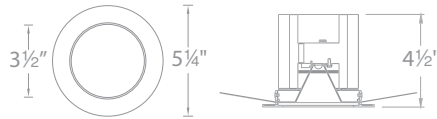

HR3LD-ET118P

3.5" Tesla™ Pro LED High Brightness Trim

WAC LIGHTING

Responsible Lighting®

Fixture Type:

Catalog Number:

Project:

Location:

PRODUCT DESCRIPTION

Minimum profile, round, High Brightness downlight trim with glass lens

FEATURES

- 3.5" aperture
- High Brightness Trim
- Wet location listed
- 5 year WAC Lighting product warranty

SPECIFICATIONS

Construction: Durable die-cast aluminum construction with borosilicate glass lens. Extruded aluminum heat sink.

Power Consumption: 21.5W

Dimming: 0-10V Dimming: 100%-1%
ELV Dimming: 100%-5% (120V only)

Mounting: Two heavy gauge retention clips hold trim firmly to housing.

Finish: Powder coated white
Electroplated brushed nickel and copper bronze

Standards: ETL & cETL Listed. Fixtures with * are Title 24 JA8-2016 Compliant.

TRIMS

Model#	Beam	Color Temp	CRI	Lumens	CBCP	Finish
HR3LD-ET118PF High Brightness Wet Location Listed	48°	827	2700K	85	1290	1632
		927*	2700K	90	1065	1339
		830	3000K	85	1290	1607
		930*	3000K	90	1185	1504
		835	3500K	85	1445	1812
		840	4000K	85	1460	1827
						BN Brushed Nickel CB Copper Bronze WT White

HR3LD-ET118PF

Example: **HR3LD-ET118PF835CB**

COMPATIBLE HOUSINGS *See individual housing spec sheets for complete information.*

New Construction

HR-3LED-H18D1-ICA Narrow, IC-Rated, Airtight	120V -277V	HR-3LED-H22D-A Non IC-Rated, Airtight	120V - 277V
HR-3LED-H18D1-EMICA IC-Rated, Airtight Emergency Backup Battery	120 - 277V		
HR-3LED-H15D-ICA New Construction IC-Rated, Airtight	120V-277V		
HR-3LED-H18D1-ICAC Narrow, IC-Rated, Airtight Chicago Plenum	120V -277V		

LED

2700K (90 CRI)	BXRC-27G1000-B-23
2700K	BXRC-27E1000-B-23
3000K (90 CRI)	BXRC-30G1000-B-23
3000K	BXRC-30E1000-B-23
3500K	BXRC-35E1000-B-23
4000K	BXRC-40E1000-B-23

Remodel

HR-3LED-R18D-A Non-IC, Airtight	120V -277V	HR-3LED-R22D Non-IC	120V -277V

waclighting.com

Phone (800) 526.2588

Fax (800) 526.2585

Headquarters/Eastern Distribution Center

44 Harbor Park Drive

Port Washington, NY 11050

Central Distribution Center

1600 Distribution Ct

Lithia Springs, GA 30122

Western Distribution Center

1750 Archibald Avenue

Ontario, CA 91760