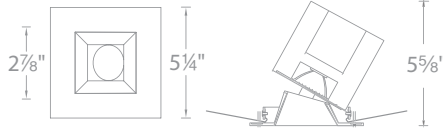

HR-3LED-T518

3.5" Tesla™ LED Square 0-30° Adjustable

WAC LIGHTING

Responsible Lighting®

Fixture Type:

Catalog Number:

Project:

Location:

PRODUCT DESCRIPTION

Minimum profile, square 0° to 30° adjustable trim with interior open reflector

FEATURES

- 3.5" aperture
- Damp location listed
- 30° visual cutoff angle for glare control
- Adjustable fixtures are ideal for sloped ceiling applications
- 50,000 hour rated life
- 5 year WAC Lighting product warranty

SPECIFICATIONS

Construction: Durable die-cast aluminum construction with borosilicate glass lens. Extruded aluminum heat sink.

Power Consumption: 21.5W

Dimming: 0-10V Dimming: 100%-10%
ELV Dimming: 100%-15% (120V only)

Mounting: Two heavy gauge retention clips hold trim firmly to housing.

Finish: Powder coated white
Electroplated brushed nickel and copper bronze

Standards: ETL & cETL Listed.

TRIMS

Model#	Beam	Color Temp	CRI	Lumens	CBCP	Finish
HR-3LED-T518 0° to 30° Adjustable	S 15°	27 2700K	85	775	3885	BN Brushed Nickel CB Copper Bronze WT White
		W 3000K	85	830	4395	
		9W 3000K	90	765	4045	
		35 3500K	85	845	4175	
	N 28°	27 2700K	85	815	2015	
		W 3000K	85	855	2115	
		9W 3000K	90	785	1945	
		35 3500K	85	875	2190	
	F 50°	27 2700K	85	785	1105	
		W 3000K	85	865	1195	
		9W 3000K	90	795	1100	
		35 3500K	85	860	1205	
		C 4000K	85	790	1170	

HR-3LED-T518 - -

Example: HR-3LED-T518N-C-CB

COMPATIBLE HOUSINGS See individual housing spec sheets for complete information.

New Construction

HR-3LED-H18D1-ICA Narrow, IC-Rated, Airtight 120V -277V	HR-3LED-H18D1-ICAC Narrow, IC-Rated, Airtight Chicago Plenum 120V -277V
HR-3LED-H18D-ICA IC-Rated, Airtight 120V -277V	HR-3LED-H18D-ICAC IC-Rated, Airtight Chicago Plenum 120V -277V
HR-3LED-H18D-EMICA IC-Rated, Airtight Emergency Backup Battery 120V	HR3LED-H18D-EMICAF IC-Rated, Airtight Emergency Backup Battery 277V

Remodel

HR-3LED-R22D Non-IC 120V -277V

REPLACEMENT MODULES

Reflectors

Spot	SL-REF-LUX10-S
Narrow Flood	SL-REF-LUX10-N
Flood	SL-REF-LUX10-F

LED

2700K	85 CRI	LXS8-PW27
3000K	85 CRI	LXS8-PW30
3000K	90 CRI	LXS9-PW30
3500K	85 CRI	LXS8-PW35
4000K	85 CRI	LXS8-PW40

wacighting.com

Phone (800) 526.2588

Fax (800) 526.2585

Headquarters/Eastern Distribution Center

44 Harbor Park Drive

Port Washington, NY 11050

Central Distribution Center

1600 Distribution Ct

Lithia Springs, GA 30122

Western Distribution Center

1750 Archibald Avenue

Ontario, CA 91760