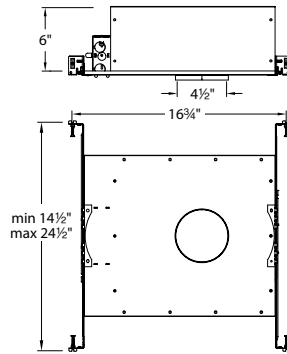

HR-3LED-H18-HICA

3.5" Tesla™ New Construction Housing
277V – IC-Rated – Airtight

WAC LIGHTING
Responsible Lighting®

Fixture Type:

Catalog Number:

Project:

Location:

PRODUCT DESCRIPTION

IC-Rated, airtight new construction housing.
For use with HR-3LED series trims.

FEATURES

- Cutout: 4 $\frac{5}{8}$ "
- 277V AC 50/60Hz input
- IC-Rated
- Airtight
- Provided with push-in wire connector for easy installation
- Accommodates ceiling thickness from $\frac{1}{2}$ "- $\frac{3}{4}$ "
- UL and CUL Listed
- 5 year WAC Lighting product warranty

SPECIFICATIONS

Construction: Housing and junction box are 20 gauge steel.
Frame and hanger bars are heavy gauge galvanized steel.

J-Box: Seven knockouts and four Romex® style wiring connectors provided for ease of installation. Rated for branch wiring.

Driver: Electronic driver, 277VAC 50/60Hz input, 21.5W output. Power factor >0.9. Not dimmable.

Mounting: Supplied with hanger bars, adjustable from 1 $\frac{1}{2}$ "-2 $\frac{1}{2}$ " to accommodate various joist construction and grid sizes. Hanger bars include a captive mounting "screw-nail" for ease of installation. Accommodates surfaces from $\frac{1}{2}$ "- $\frac{3}{4}$ " thick. 4 $\frac{5}{8}$ " cutout hole.

Rating: IC-Rated: Suitable for direct contact with insulation.

Standards: UL & CUL Listed. Airtight: meets ASTM standard E283-04 under California 2005 Building Energy Efficient Standards and WAC 50-11-0502 of the State of Washington.

ORDER NUMBER

HR-3LED-H18-HICA

COMPATIBLE TRIMS

Model #	Description	Beam	Color Temp	Finish
HR-3LED-ET118*	Round, Open Reflector Downlight Energy Star	40° (F)	2700K (27), 3000K (W) 3500K (35), 4000K (C)	Brushed Nickel (BN) Copper Bronze (CB) White (WT)
HR-3LED-T218	Round, Shower Light	28° (N)		
HR-3LED-T418	Round, 30°-45° Adjustable	15° (S), 28° (N), 50° (F)		
HR-3LED-T518N	Square, Wall Wash	N/A		
HR-3LED-T618	Round, 0°-30° Adjustable Pinhole	15° (S)		
HR-3LED-T718	Square, Open Reflector Downlight	15° (S), 28° (N), 50° (F)		
HR-3LED-T818	Square Shower Light (Wet Listed)	28° (N)		
HR-3LED-T918	Square 30°-45° Adjustable	15° (S), 28° (N), 50° (F)		
HR-3LED-T118 HR-3LED-T318	Round, Open Reflector Downlight Round, 0°-30° Adjustable	15° (S), 28° (N), 50° (F)	2700K (27), 3000K (W) 3500K (35), 4000K (C)	Haze/White (HZ/WT) Haze/Brushed Nickel (HZ/BN) Haze/Copper Bronze (HZ/CB) Specular Black/White (SB/WT) Specular Black/Brushed Nickel (SB/BN) Specular Black/Copper Bronze (SB/CB) Brushed Nickel (BN), Copper Bronze (CB), White (WT)

Example: HR-3LED-T118F-W-HZ/WT

See individual trim spec sheets for complete information.

*NOT Energy Star rated when using 277V housing.

WAC Lighting

www.waclighting.com

Phone (800) 526.2588 • Fax (800) 526.2585

Headquarters/Eastern Distribution Center

44 Harbor Park Drive • Port Washington, NY 11050

Phone (516) 515.5000 • Fax (516) 515.5050

Western Distribution Center

1750 Archibald Avenue • Ontario, CA 91760

Phone (800) 526.2588 • Fax (800) 526.2585