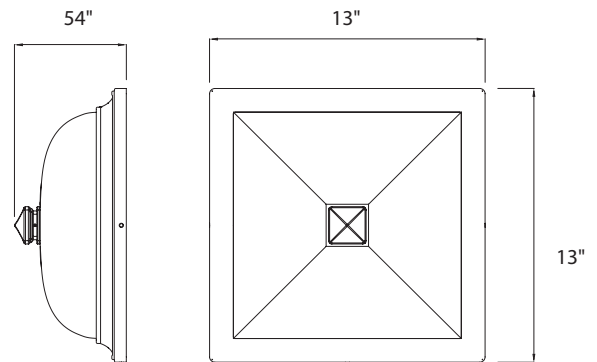

BRISTOL – model: FM-7113
 dwelLED™ LED Ceiling Flush Mounts

WAC LIGHTING
 Responsible Lighting®

Fixture Type:

Catalog Number:

Project: _____

Location: _____

PRODUCT DESCRIPTION

An exquisite traditional design combined with a multiple LED array intelligently engineered for beautiful consistent lighting without glare. A range of lustrous finishes available for design continuity within traditional spaces with traditional incandescent luminaires.