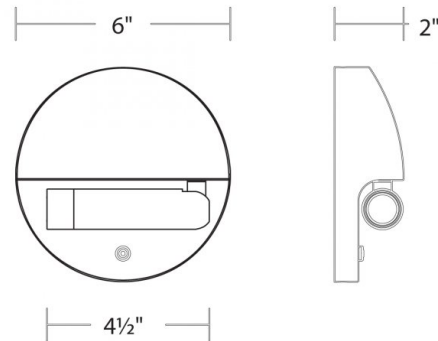

## SPECIFICATIONS

**Construction:** Aluminum

**Input:** 110V - 240V

**Light Source:** High output LED

**Rated Life:** 50,000 hours

**Finish:** Black (BK), White (WT), Brushed Nickel (BN)

Right  
BL-28903-R

## ORDER NUMBER

Model		Size	Watt	LED Lumens	Delivered Lumens	Finish
<b>BL-28903L</b>	<i>Left</i>	6"	9W	465	135	<b>BK</b> <i>Black</i> 
<b>BL-28903R</b>	<i>Right</i>	6"	9W	465	135	<b>WT</b> <i>White</i> 
						<b>BN</b> <i>Brushed Nickel</i> 