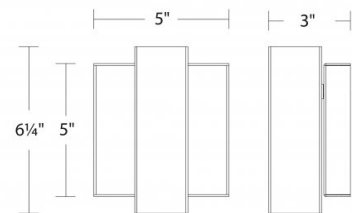

SPECIFICATIONS

Construction: Aluminum

Input: 120V

Rated Life: 50,000 hours

CRI: 90

Color Temp: 3000K

Finish: Black (BK), White (WT), Titanium (TT)

BL-25906