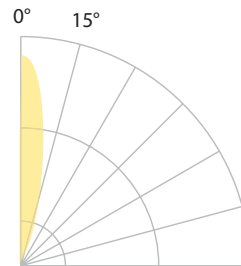

SPECIFICATIONS

Input: 9 - 15VAC (Transformer is required)
Power: 4.1W / 6.6VA
Brightness: 170 lm
Beam Angle: 25°
CRI: 85
Rated Life: 70,000 hours

ORDERING NUMBER

		Color Temp		Finish	
2022	Round Honeycomb Louver	27	2700K	BS	Bronzed Stainless Steel
		30	3000K	SS	Stainless Steel